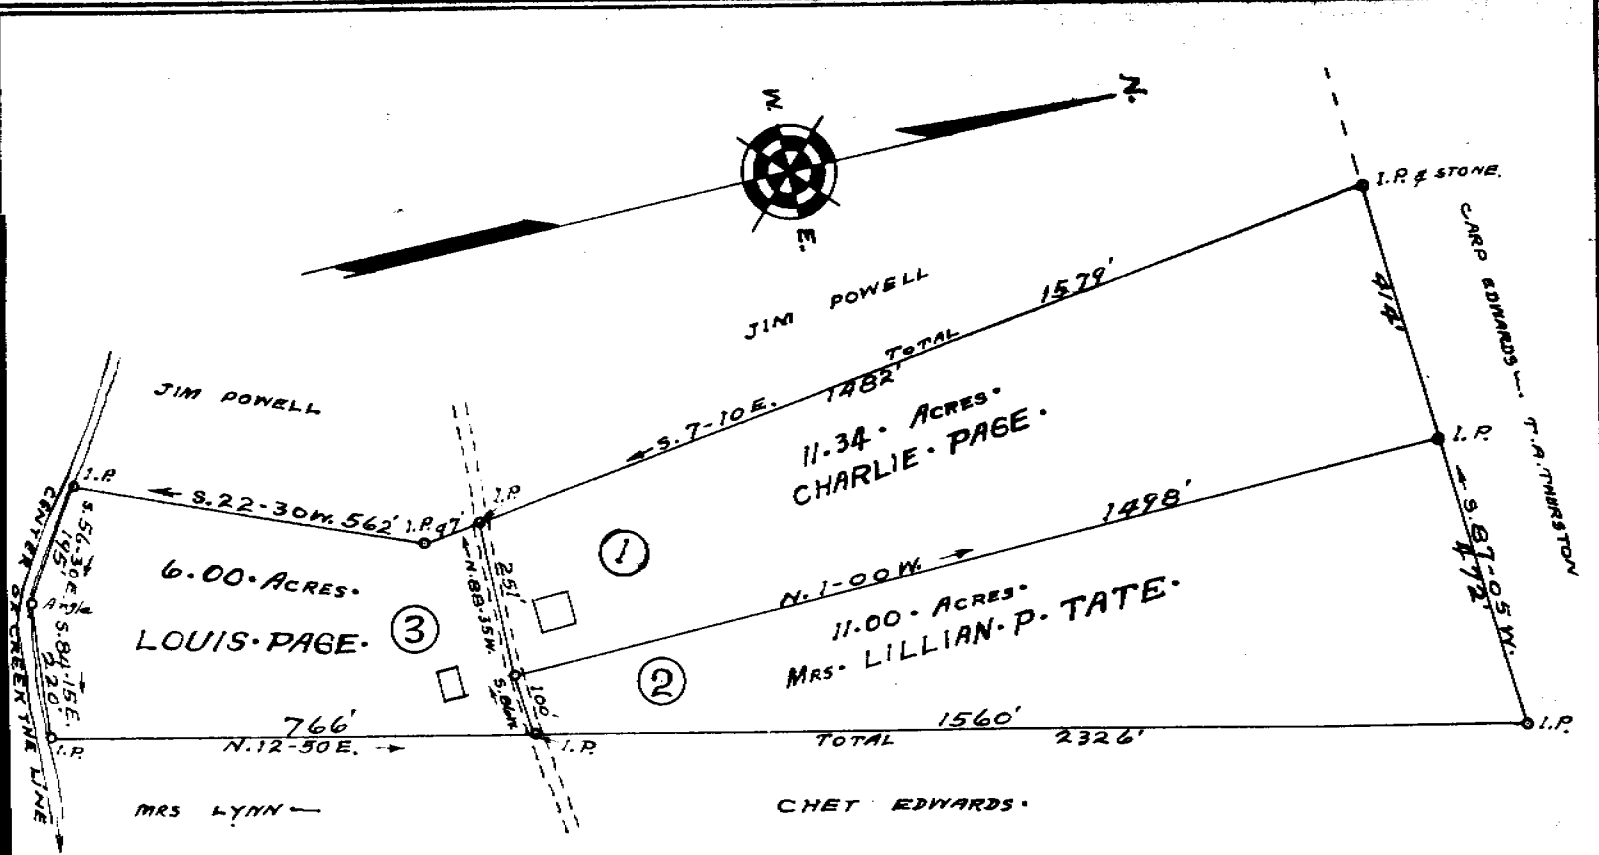

Recorded Sept. 30, 1969 at 11:20 A. M., #7727.

PROPERTY OF
MRS. ROAH PAGE.

ONE MILE EAST OF DOUBLE SPRINGS BAPTIST CHURCH
 ONEAL TOWNSHIP GREENVILLE COUNTY
 SOUTH CAROLINA

SCALE: 1" = 250 FEET. FEBRUARY 25 1938.
 SURVEYED JANUARY 10 1938.